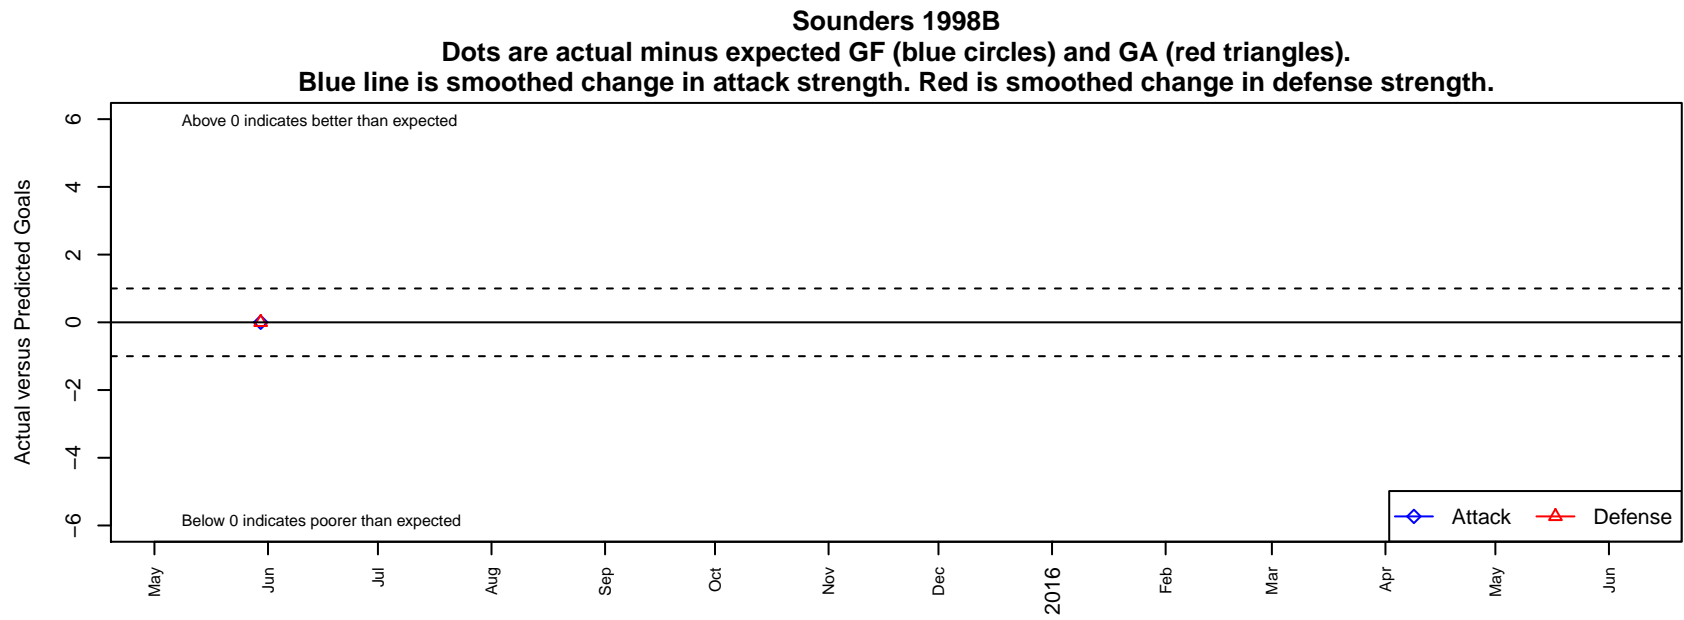

Sounders 1998B

Seattle Sounders FC
Tukwila, WA
B98 total strength=NA
attack=NA defense=NA
notes= pre-academy U15 2013

alt names used:

Venues played:
2014 Showcase of Champions USSDA U16

date	home		away		venue	pred.home	pred.away
2015-05-30	Sounders 1998B	1	Crossfire Premier USSDA 1998B	0	2014 Showcase of Champions USSDA U16	1	0